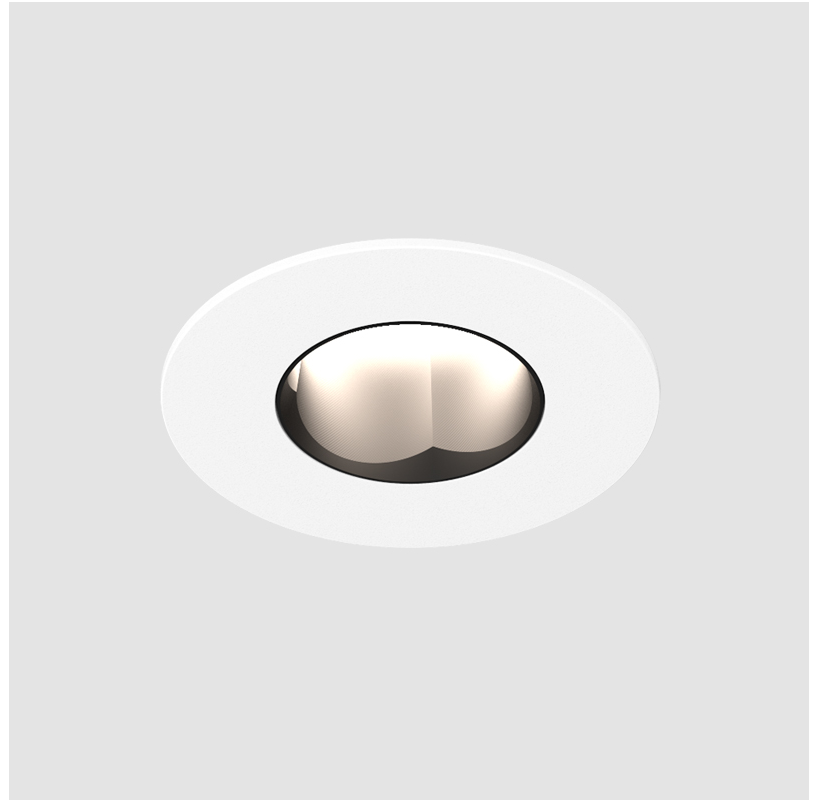

PHYSICAL

Shape: Round
Diameter (mm): 75
Diameter (in): 2 ¹⁵/₁₆
Height (mm): 65
Height (in): 2 ⁹/₁₆
Ceiling Thickness (mm): 1 - 25
Ceiling Thickness (in): 1/16 - 1 3/16
Min. Recessing Depth (mm): 70
Min. Recessing Depth (in): 2 ³/₄
Light Distribution: Direct
Diffuser: Lens Pack - Spread Lens / Linear Spread Lens / Honeycomb Louver
Fixture Finish: [SSR / BKV / CWI / CRY / HAB / LAG / UFT / ITA / RUA / RUR / MIC / FTG / MYG / TWT / LOD / PUS / FRO / FUP / KIA / POP / BLS / SPG / MEY / GOH / GUM / CHC / COM / ABZ / JAG / OBR / MOS / ROR](#)
Fixture Material: Aluminum Die Cast
Cut-out Measurements: 68mm / 2 11/16" Diameter

ELECTRICAL

Lamp Type: LED (Zhaga Standard)
Input Wattage (W): 16
Total Output Wattage (W): 14.6
Dimming: Tri-Mode (Non-Dimming and Phase Dimming (120Vac only) and 0-10V Dimming)
Driver Included: No
Driver Location: Recessed Housing
Driver Type: Constant Current - Universal
Driver Class: Class 2
Housing: See Components
Input Voltage (V): 120 - 277
Constant Current (MA): 350

LED

Color Temperature (°K): [2700 / 3000 / 3500 / 4000](#)
Max. Delivered Lumen (lm): 1067 / 1150 / 1217 / 1220
Nominal Lumen (lm): 1393 / 1501 / 1589 / 1592
CRI: >90 CRI
Lamp Life (hrs): 50000

OPTICAL

Reflector°: 14
Adjustability: Fixed

RATINGS AND CERTIFICATIONS

Certified By: Certified for North American Standards
IP rating: IP44