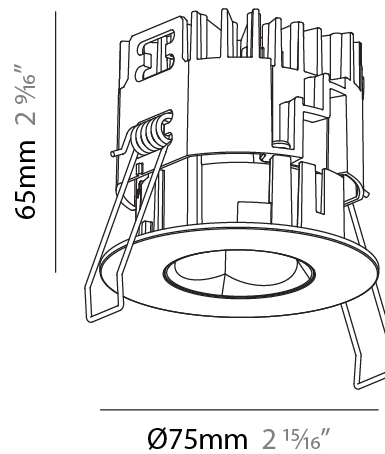

GENERAL

Series: Oiko Pro
Subseries: Oiko Pro Round
Brand: Prolicht
Division: Architectural
Mounting Type: Recessed
Mounting Location: Ceiling
Subcategory: Downlight

PHYSICAL

Shape: Round
Diameter (mm): 75
Diameter (in): 2 ¹⁵/₁₆
Height (mm): 65
Height (in): 2 ⁹/₁₆
Ceiling Thickness (mm): 1 - 25
Ceiling Thickness (in): 1/16 - 1 3/16
Min. Recessing Depth (mm): 70
Min. Recessing Depth (in): 2 ³/₄
Light Distribution: Direct
Diffuser: Lens Pack - Spread Lens / Linear Spread Lens / Honeycomb Louver
Fixture Finish: SSR / BKV / CWI / CRY / HAB / LAG / UFT / ITA / RUA / RUR / MIC / FTG / MYG / TWT / LOD / PUS / FRO / FUP / KIA / POP / BLS / SPG / MEY / GOH / GUM / CHC / COM / ABZ / JAG / OBR / MOS / ROR
Fixture Material: Aluminum Die Cast
Cut-out Measurements: 68mm / 2 11/16" Diameter

ELECTRICAL

Lamp Type: LED (Zhaga Standard)
Input Wattage (W): 14
Total Output Wattage (W): 12.7
Dimming: Dali Dimming
Driver Included: No
Driver Location: Recessed Housing
Driver Type: Constant Current - Universal (120Vac only for DALI driver)
Driver Class: Class 2
Input Voltage (V): 120 - 277
Constant Current (MA): 700

LED

Color Temperature (°K): 2700-6500 Tunable White
Max. Delivered Lumen (lm): 1129
Nominal Lumen (lm): 1460
CRI: >93 CRI
Lamp Life (hrs): 50000
Special LEDs offerings: Tunable White

OPTICAL

Reflector°: 36
Adjustability: Fixed

RATINGS AND CERTIFICATIONS

Certified By: Certified for North American Standards
IP rating: IP20