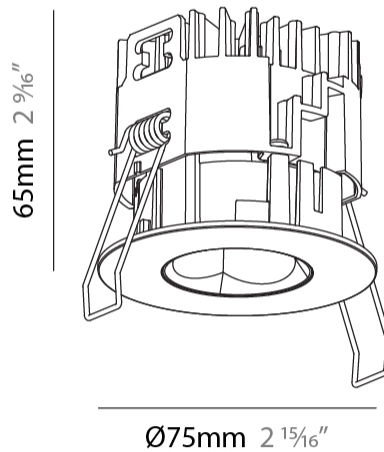

PHYSICAL

Shape: Round
Diameter (mm): 75
Diameter (in): 2 ¹⁵/₁₆
Height (mm): 65
Height (in): 2 ⁹/₁₆
Ceiling Thickness (mm): 1 - 25
Ceiling Thickness (in): 1/16 - 1 3/16
Min. Recessing Depth (mm): 70
Min. Recessing Depth (in): 2 ³/₄
Light Distribution: Direct
Diffuser: Lens Pack - Spread Lens / Linear Spread Lens / Honeycomb Louver
Fixture Finish: [SSR / BKV / CWI / CRY / HAB / LAG / UFT / ITA / RUA / RUR / MIC / FTG / MYG / TWT / LOD / PUS / FRO / FUP / KIA / POP / BLS / SPG / MEY / GOH / GUM / CHC / COM / ABZ / JAG / OBR / MOS / ROR](#)
Fixture Material: Aluminum Die Cast
Cut-out Measurements: 68mm / 2 11/16" Diameter

ELECTRICAL

Lamp Type: LED (Zhaga Standard)
Input Wattage (W): 16
Total Output Wattage (W): 14.6
Dimming: Tri-Mode (Non-Dimming and Phase Dimming (120Vac only) and 0-10V Dimming)
Driver Included: No
Driver Location: Recessed Housing
Driver Type: Constant Current - Universal
Driver Class: Class 2
Housing: See Components
Input Voltage (V): 120 - 277
Constant Current (MA): 350

LED

Color Temperature (°K): [2700 / 3000 / 3500 / 4000](#)
Max. Delivered Lumen (lm): 1067 / 1150 / 1217 / 1220
Nominal Lumen (lm): 1393 / 1501 / 1589 / 1592
CRI: >90 CRI
Lamp Life (hrs): 50000

OPTICAL

Reflector°: 14
Adjustability: Fixed

RATINGS AND CERTIFICATIONS

Certified By: Certified for North American Standards
IP rating: IP44