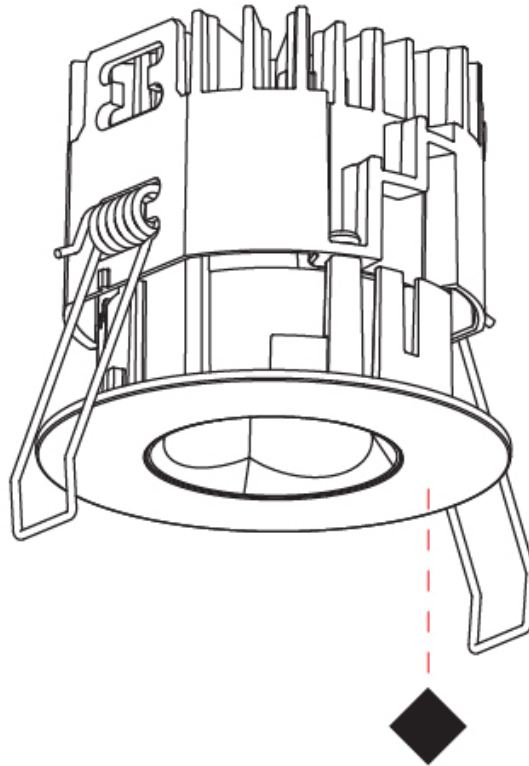

OIKO PRO ROUND RECESSED

A35871-

PROJECT

TYPE

SPECIFIER

QUANTITY

DATE